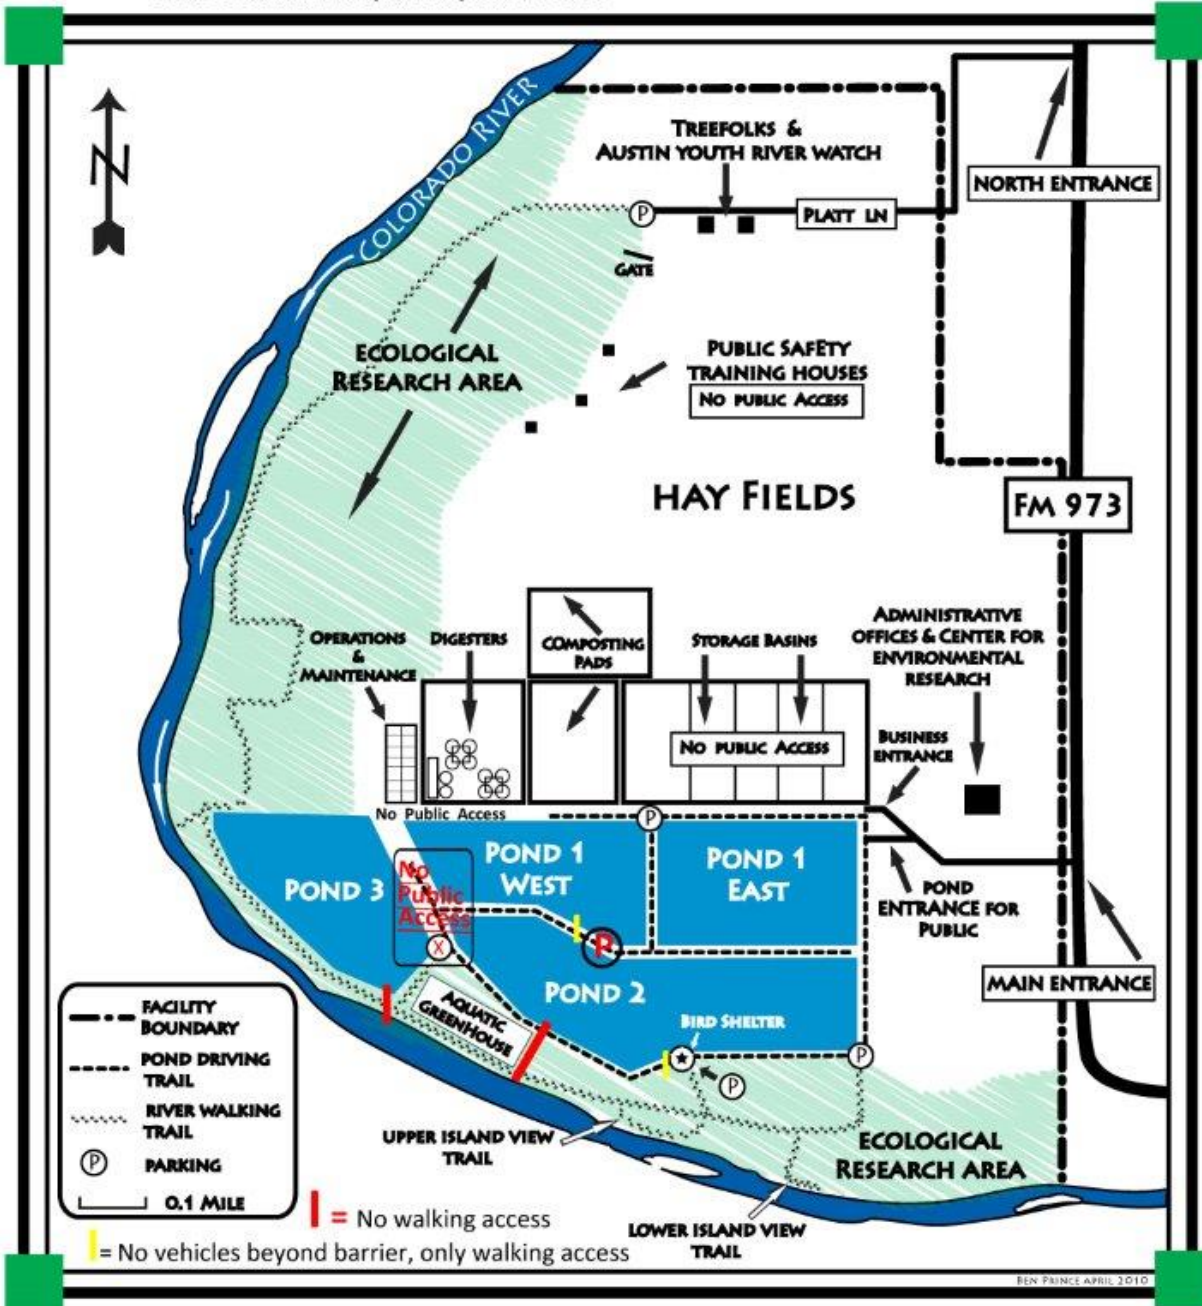

HORNSBY BEND BIOSOLIDS MANAGEMENT PLANT

FACILITY OPEN TO THE PUBLIC SUNRISE TO SUNSET EVERY DAY OF THE WEEK
2210 SOUTH FM 973, AUSTIN, TEXAS 78725

For more information contact the AWU-CER 512-972-1960

Dillo Dirt and Hornsby Bend Plant - www.austintexas.gov/water
The CER Hornsby Bend Bird Observatory program - www.hornsbybend.org
The AWU Center for Environmental Research [CER] - www.austintexas.gov/cer